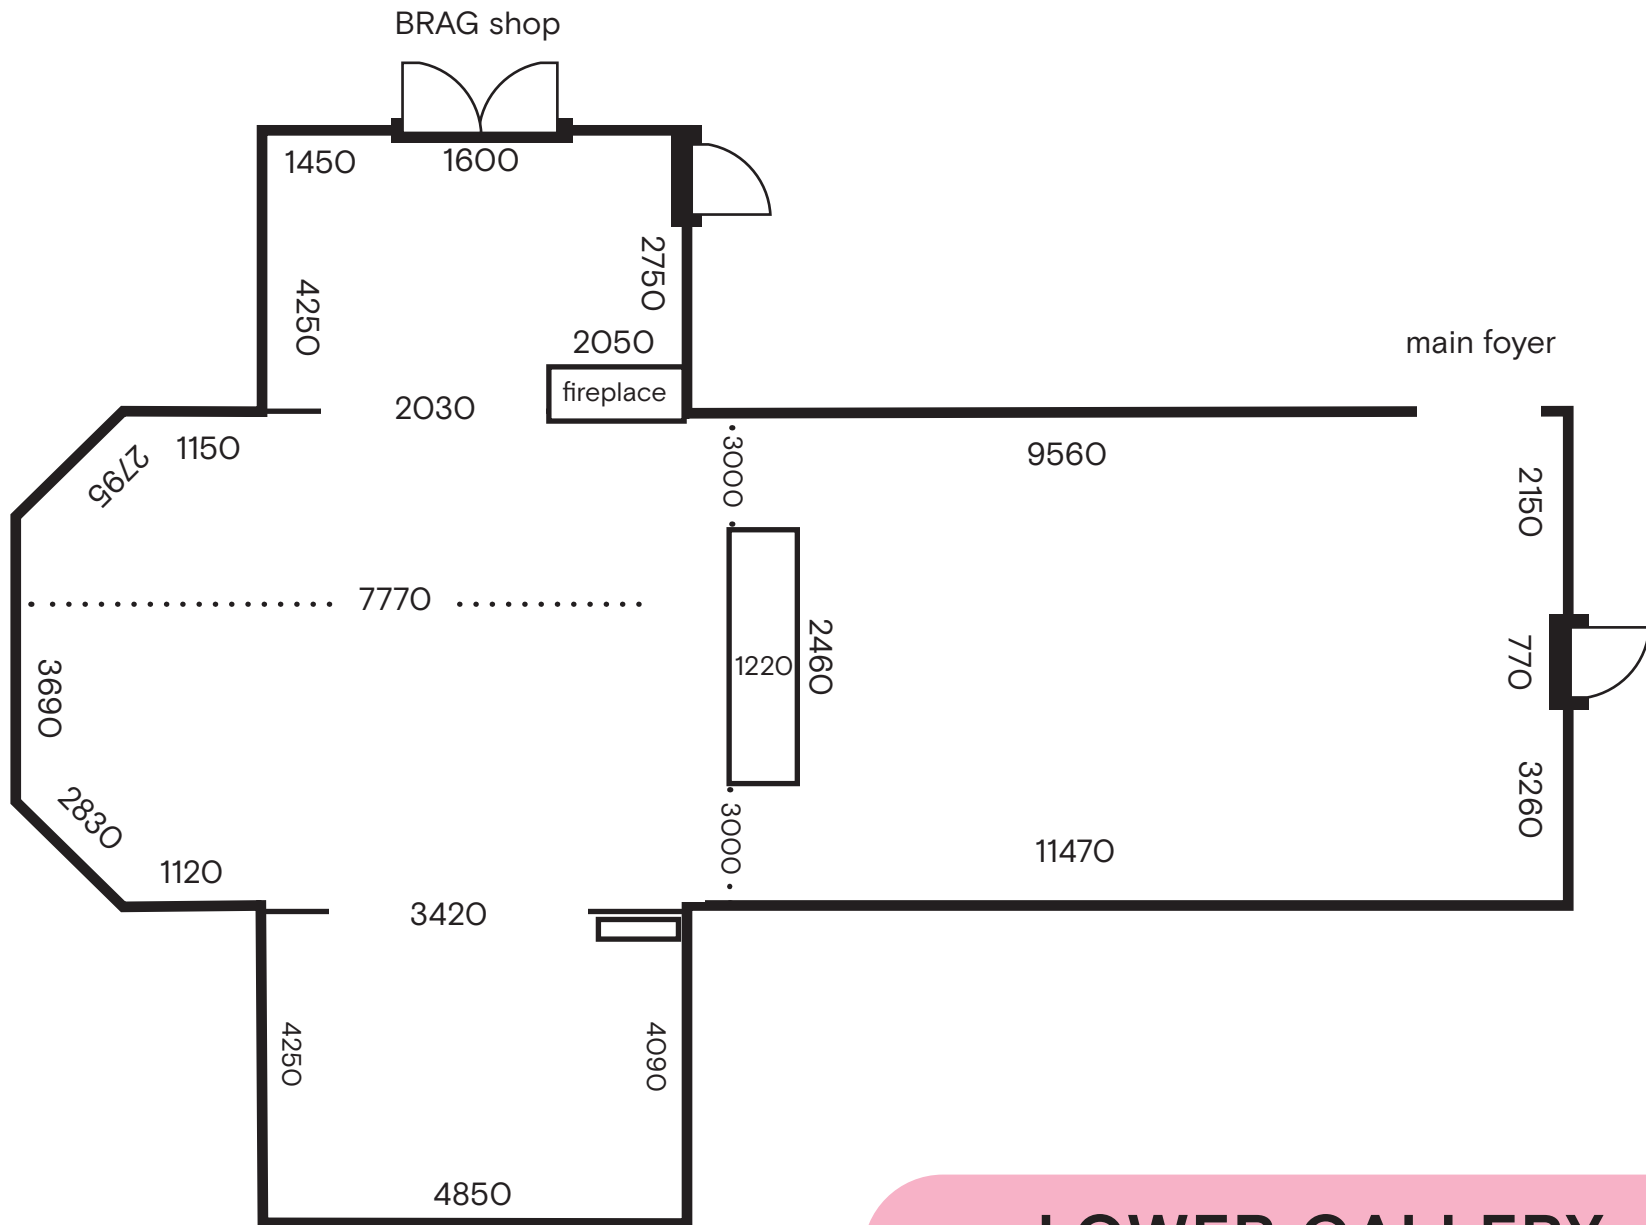

BUNBURY
REGIONAL
ART
GALLERY

WILGER
MIA

FLOOR PLANS

LOWER GALLERY

GROUND FLOOR

Measurements in mm

CONVENT GALLERY

GROUND FLOOR

Measurements in mm

main foyer

CITY GALLERY
GROUND FLOOR

Measurements in mm

CHAPEL GALLERY

FIRST FLOOR

Measurements in mm

RON MIDDLETON GALLERY
FIRST FLOOR

Measurements in mm

FOURTH GALLERY

FIRST FLOOR

Measurements in mm

ARCHIVE ROOM

FIRST FLOOR

Measurements in mm