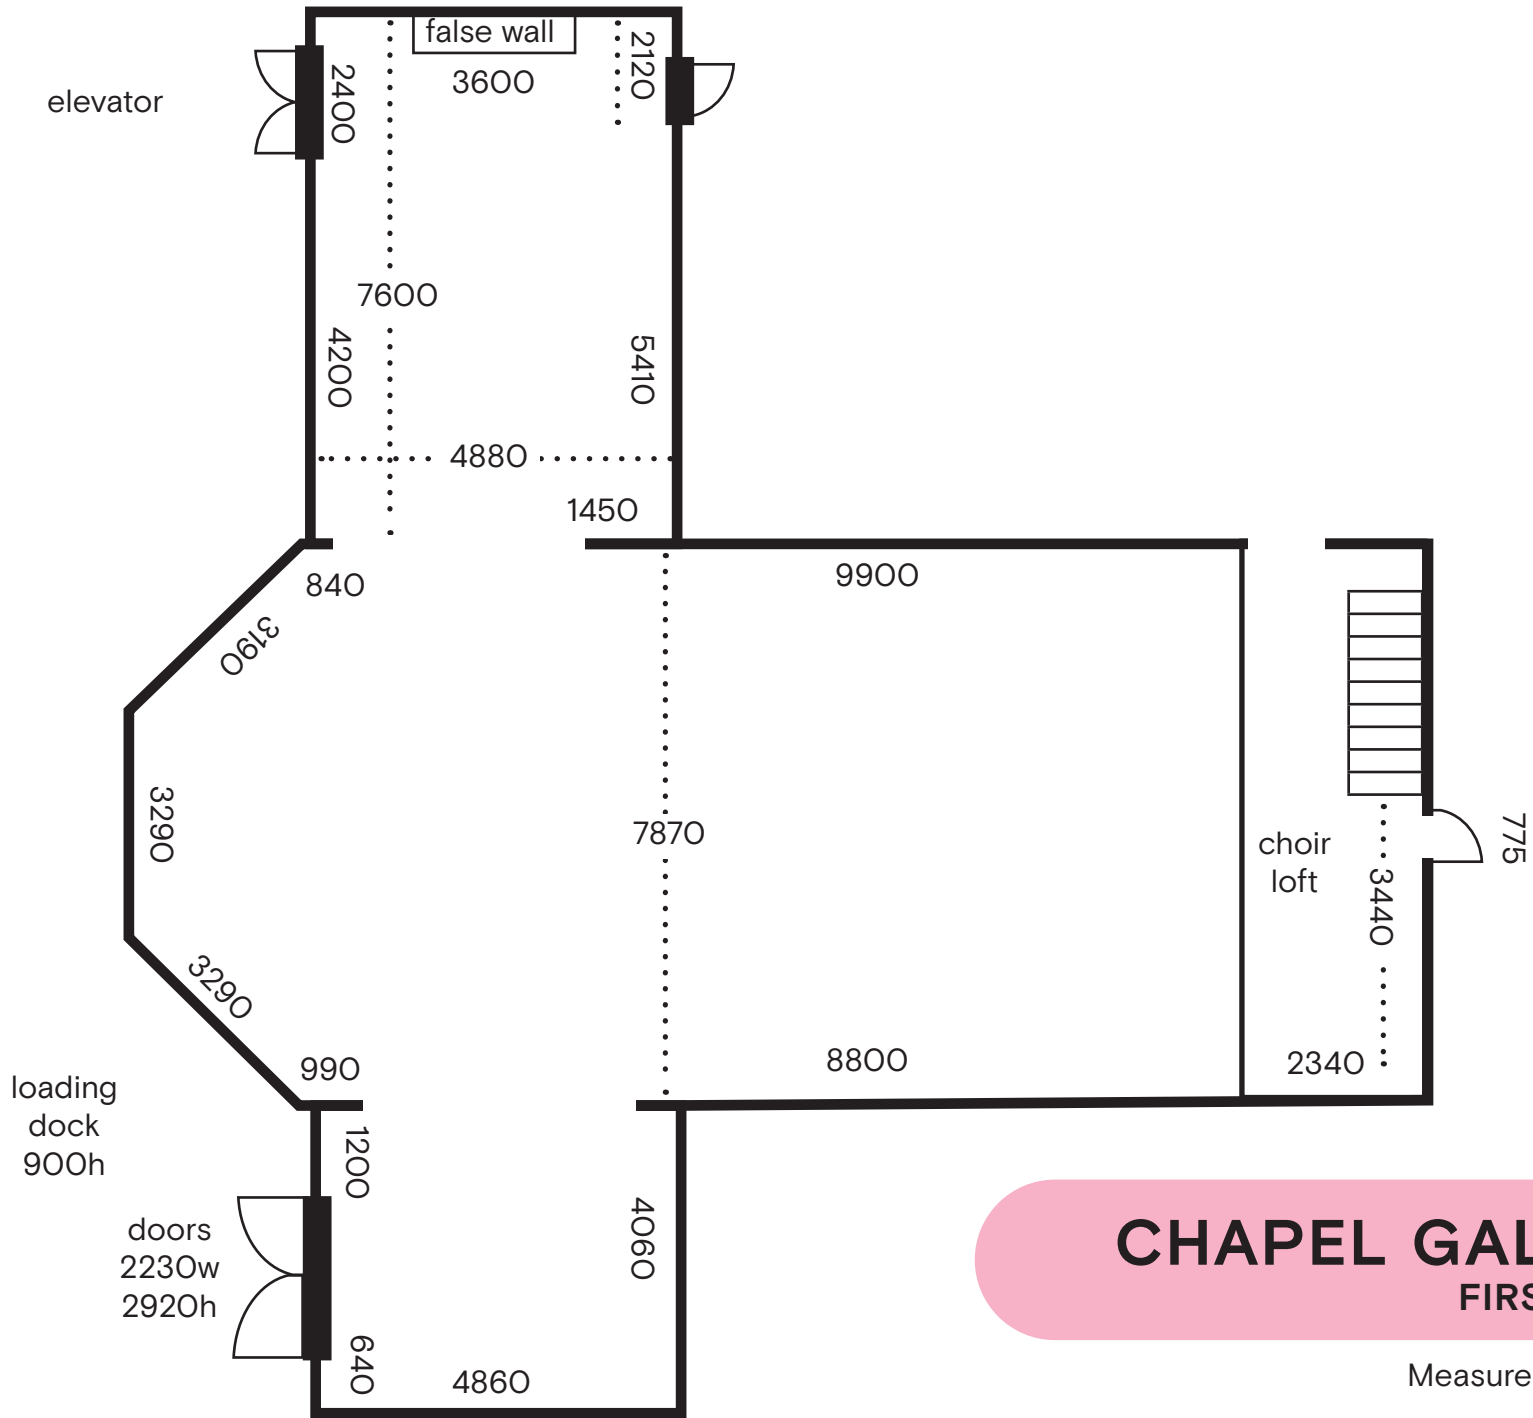

BUNBURY
REGIONAL
ART
GALLERY

WILGER
MIA

FLOOR PLANS

LOWER GALLERY

GROUND FLOOR

Measurements in mm

CONVENT GALLERY

GROUND FLOOR

Measurements in mm

main foyer

CITY GALLERY
GROUND FLOOR

Measurements in mm

CHAPEL GALLERY

FIRST FLOOR

Measurements in mm

RON MIDDLETON GALLERY
FIRST FLOOR

Measurements in mm

FOURTH GALLERY

FIRST FLOOR

Measurements in mm

ARCHIVE ROOM

FIRST FLOOR

Measurements in mm