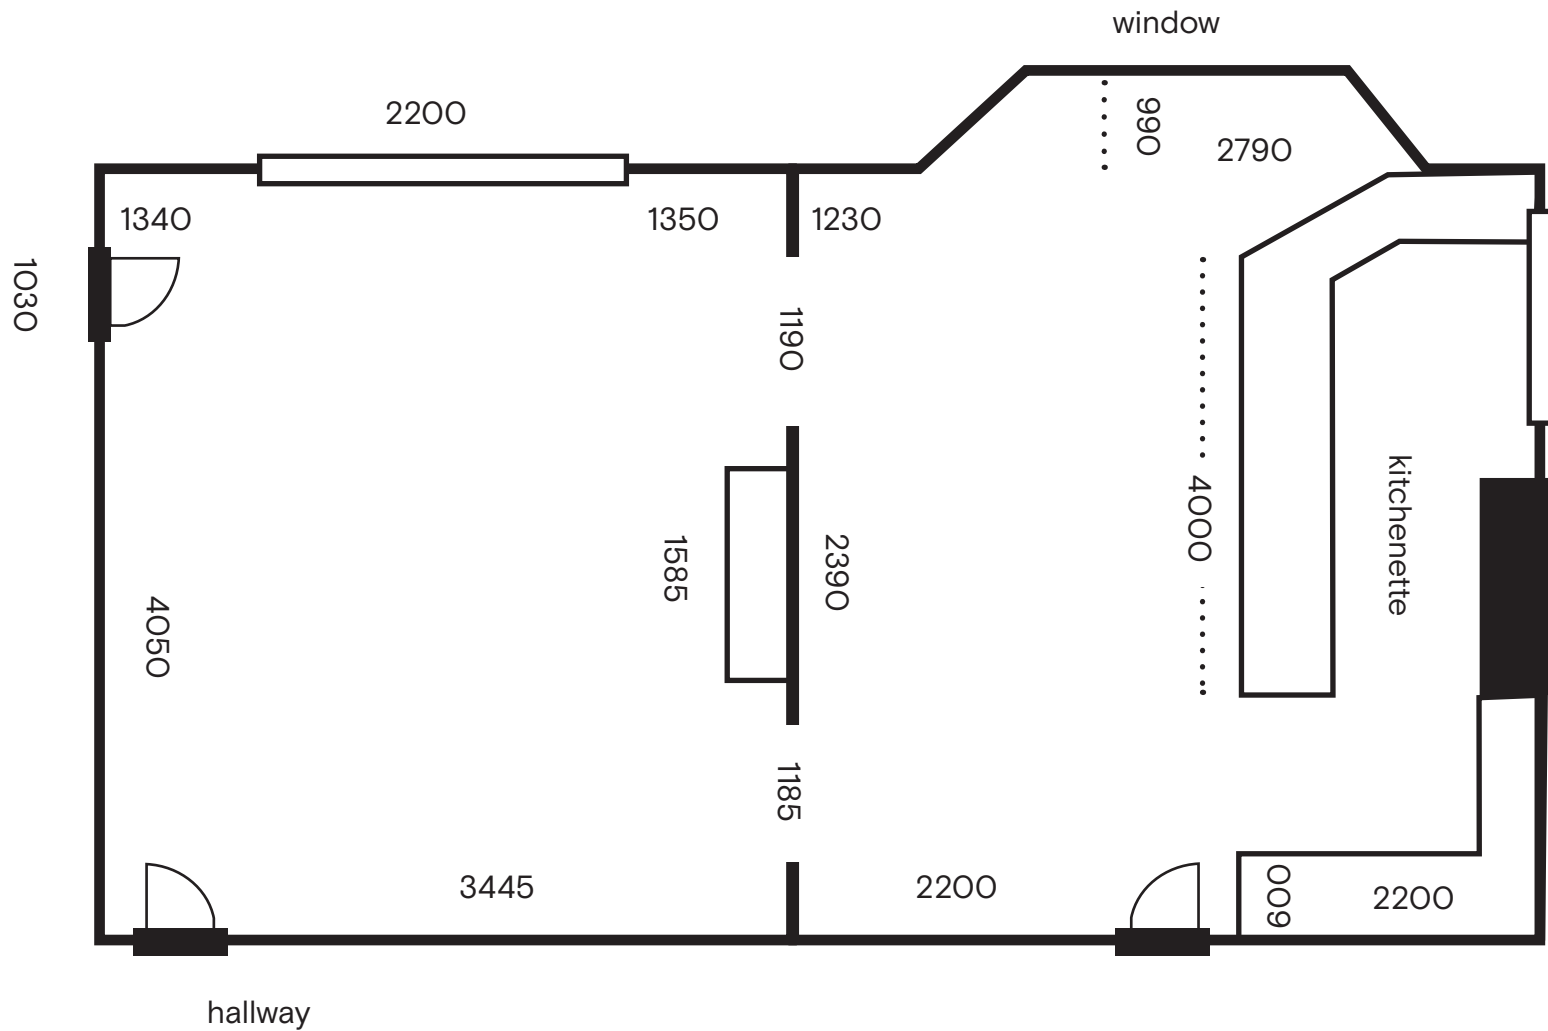

BUNBURY
REGIONAL
ART
GALLERY

WILGER
MIA

FLOOR PLANS

LOWER GALLERY

GROUND FLOOR

Measurements in mm

CONVENT GALLERY

GROUND FLOOR

Measurements in mm

main foyer

CITY GALLERY
GROUND FLOOR

Measurements in mm

CHAPEL GALLERY

FIRST FLOOR

Measurements in mm

RON MIDDLETON GALLERY
FIRST FLOOR

Measurements in mm

FOURTH GALLERY

FIRST FLOOR

Measurements in mm

ARCHIVE ROOM

FIRST FLOOR

Measurements in mm